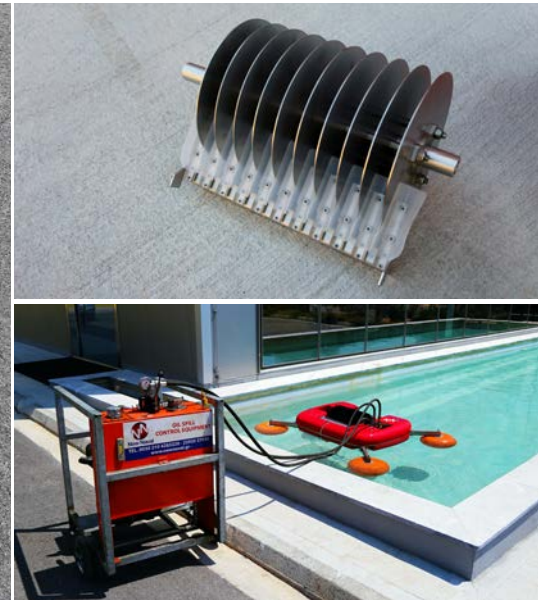

ScorSkim 30

SKIMMER FEATURES

- Modular system with interchangeable recovery banks
- 98% oil recovery rate, <2% water content
- Light to heavy oil recovery
- Light-weight system allows rapid deployment
- Integrated transfer pump (optional)

The ScorSkim 30 is an oleophilic, free-floating skimmer designed for oil recovery operations in varying environments and scenarios. The modular system can be quickly changed from brush, disc or drum recovery banks depending on the viscosity of the target oil. Proven oleophilic technology allows the system to achieve recovery rates of up to 98%. The light-weight system is designed to be maneuverable allowing rapid deployment from work platforms in emergency operations. Designed with a shallow draft and stable core, the skimmer is effective in operations from inland environments to nearshore and harbor applications.

- An optional on-board aluminum pump is capable of transferring up to 30 m³/h while handling solids up to 25 mm
- The system is compact, taking up minimal space during operation and is easily carried
- The system disassembles when not in use for compact storage and transportation
- The skimmer is hydraulically driven with low power requirements and utilizes hydraulic quick-couplings that can be easily connected to a dedicated power pack or directly to the vessel's hydraulic system when available
- The robust system is built with highly durable materials including a Stainless Steel frame making the ScorSkim highly resistant to oil, dispersants and seawater allowing fast, easy cleaning while decreasing maintenance