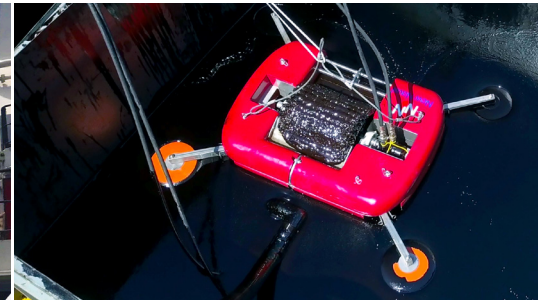

ScorSkim 30

SKIMMER FEATURES

- Modular system with interchangeable recovery banks
- 98% oil recovery rate, <2% water content
- Light to heavy oil recovery
- Light-weight system allows rapid deployment
- Integrated transfer pump (optional)

The ScorSkim 30 is an oleophilic, free-floating skimmer designed for oil recovery operations in varying environments and scenarios. The modular system can be quickly changed from brush, disc or drum recovery banks depending on the viscosity of the target oil. Proven oleophilic technology allows the system to achieve recovery rates of up to 98%. The light-weight system is designed to be maneuverable allowing rapid deployment from work platforms in emergency operations. Designed with a shallow draft and stable core, the skimmer is effective in operations from inland environments to nearshore and harbor applications.

- An optional on-board aluminum pump is capable of transferring up to 30 m³/h while handling solids up to 25 mm
- The system is compact, taking up minimal space during operation and is easily carried
- The system disassembles when not in use for compact storage and transportation
- The skimmer is hydraulically driven with low power requirements and utilizes hydraulic quick-couplings that can be easily connected to a dedicated power pack or directly to the vessel's hydraulic system when available
- The robust system is built with highly durable materials including a Stainless Steel frame making the ScorSkim highly resistant to oil, dispersants and seawater allowing fast, easy cleaning while decreasing maintenance

SYSTEM APPLICATIONS

- Nearshore
- Inland waters
- Ports & Harbors
- Tropical
- Arctic

SKIMMER PACKAGE

- Skimmer
- 7.5 kW Power pack
- Hydraulic hoses
- Transfer hose
- Spare parts kit