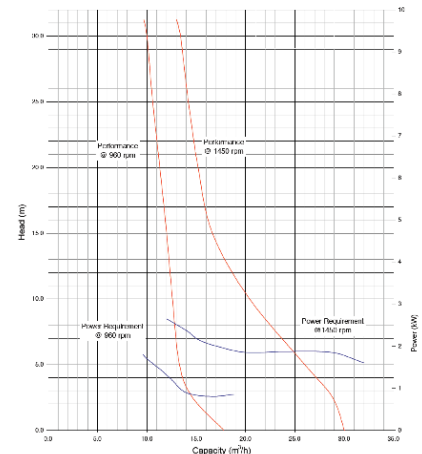

Performance Curve

## PD75

The Spate Pump is the ideal diaphragmatic transfer pump designed for versatile applications including oil spill response operations, dewatering, tank cleaning procedures and many other tasks where pumping and liquid transfers take place. The pump has a double diaphragm that provides powerful suction along with oil and water emulsion prevention, allowing rapid gravity separation after pumping. The main advantage of the pump is its extremely light weight making it easy to handle, transport and position in emergency operations. The pump has a 30 m<sup>3</sup>/h capacity. The pump can manage 6 mm in diameter solids.

## TECHNICAL SPECIFICATIONS

Nameplate Capacity	30 m <sup>3</sup> /h
Total Head Lift	40 m
Delivery Head	30.5 m
Suction Lift	9.1 m
Self-Priming Lift	8.8 m
Length	100 cm
Width	64 cm
Height	69 cm
Weight Dry/Wet	95 kg/100 kg
Solids Size (max.)	6 mm
Pump Speed (min. - max.)	960-1450 rpm
Inlet/Outlet Port	3" Camlock
Air Handling	3.77 l/s
Hydraulic Flow Requirement	18.5 - 37.5 lpm
Hydraulic Pressure	120 bar