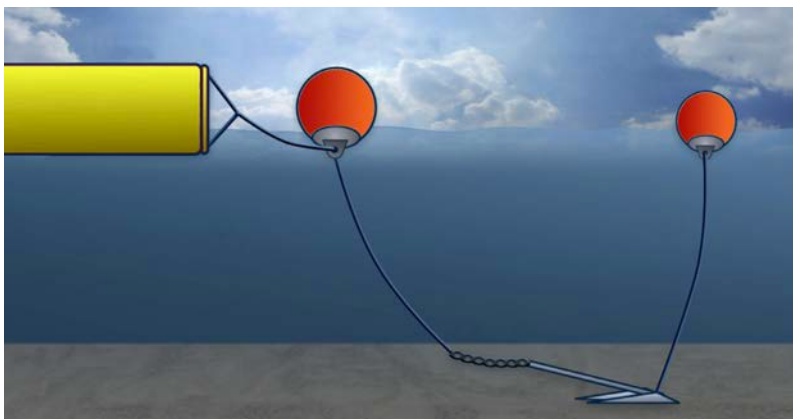

ANCHORING DIAGRAM

New Naval Ltd. reserves the right to modify or vary the design, specification or finish of any product without notice.

COMPATIBLE BOOM

- A-Series Boom
- C-Series Boom
- F-Series Boom
- JFL Jelly Fish & Litter Boom
- STS Silt & Turbidity Screen
- STC Silt & Turbidity Curtain

BOOM DEPLOYMENT SET

- Hydraulic Storage Reel
- Boom
- Hydraulic Power Pack
- Tow Bridle
- Anchoring Set