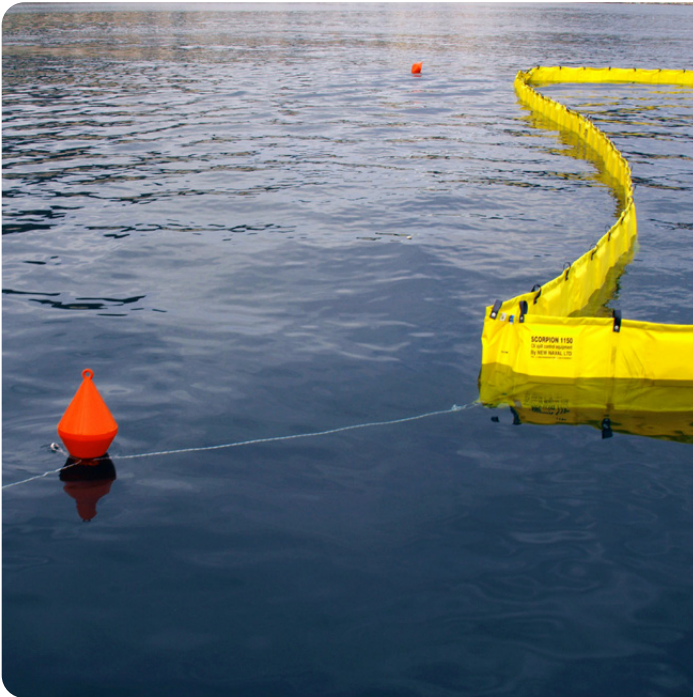

Containment Ancillary  
Boom Deployment

# ScorAnchor Boom Set

New Naval

The ScorAnchor Boom Set includes all necessary components for quick anchoring operations of many types of boom. Anchor kits can be customized to operation scenarios and environments. Anchoring systems help maintain the configuration of the boom and in turn guarantee containment by keeping the boom shape and the boom in place, ensuring a successful boom installation. Securing and stabilizing the boom in position is fundamental to a successful operation, an anchoring system provides this control. New Naval can provide boom anchoring plans specific to operational needs.

## TECHNICAL DATA

Oil Boom Anchoring Set consists of:

Anchor of 12kg, 15kg, 20kg, 30kg. Custom options are available

- Chain link and shackles
- Swivel
- High quality rope
- Snap hooks
- High-visibility buoy

## KEY FEATURES:

- Complete anchoring set
- Maintains boom configuration and containment
- Secures the boom in place
- Stabilizes boom
- Customized to boom arrangement; anchoring plans available