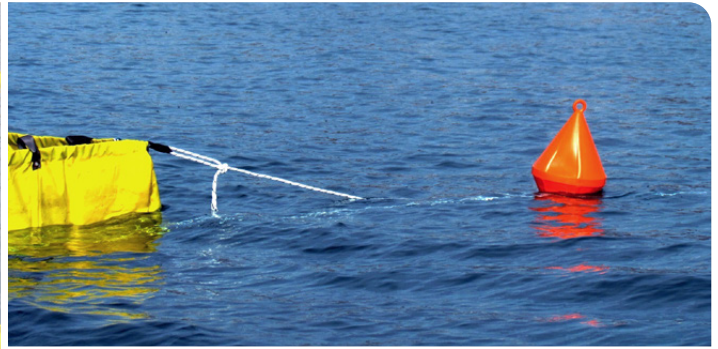

Containment Ancillary  
Boom Deployment

# ScorAnchor Boom Set

New Naval

The ScorAnchor Boom Set includes all necessary components for quick anchoring operations of many types of boom. Anchor kits can be customized to operation scenarios and environments. Anchoring systems help maintain the configuration of the boom and in turn guarantee containment by keeping the boom shape and the boom in place, ensuring a successful boom installation. Securing and stabilizing the boom in position is fundamental to a successful operation, an anchoring system provides this control. New Naval can provide boom anchoring plans specific to operational needs.

## TECHNICAL DATA

Oil Boom Anchoring Set consists of:

Anchor of 12kg, 15kg, 20kg, 30kg. Custom options are available

- Chain link and shackles
- Swivel
- High quality rope
- Snap hooks
- High-visibility buoy